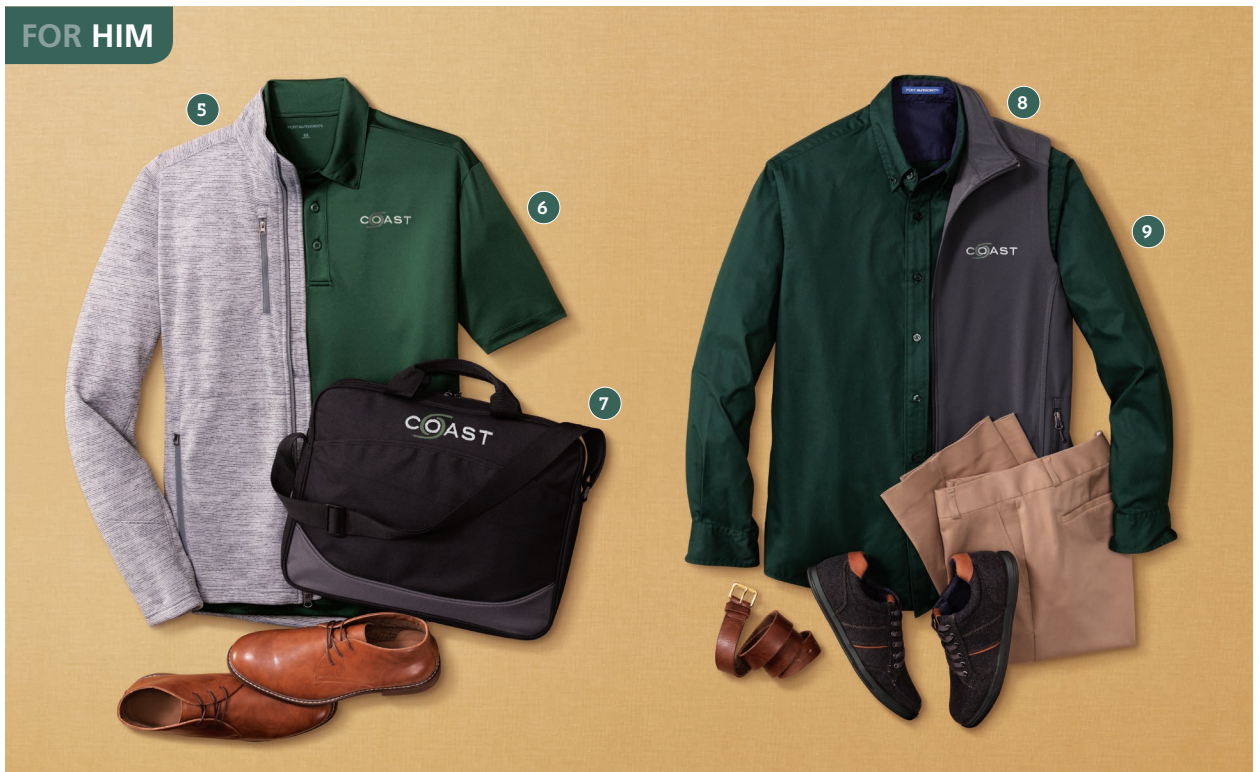

PORT AUTHORITY® COMMUTER BACKPACK
BG205 | \$35.98 | Available in Black
OSFA

ON HER

PORT AUTHORITY® LADIES INTERLOCK CARDIGAN
L807 | \$29.98 | Available in 4 colors
LADIES SIZES: XS-4XL

PORT AUTHORITY® LADIES CROSSHATCH EASY CARE SHIRT
L640 | \$31.98 | Available in 8 colors
LADIES SIZES: XS-4XL

NEARLY HALF OF ALL AMERICAN WORKERS WEAR BUSINESS CASUAL LOOKS TO WORK.

FOR HER

FOR HIM

- 1. PORT AUTHORITY® LADIES LONG SLEEVE EASY CARE SHIRT
L608 | \$21.98 | Available in 29 colors
LADIES SIZES: XS-6XL
- 2. PORT AUTHORITY® LADIES CORE SOFT SHELL VEST
L325 | \$37.98 | Available in 4 colors
LADIES SIZES: XS-4XL
- 3. PORT AUTHORITY® LADIES DIGI STRIPE FLEECE JACKET
L231 | \$49.98 | Available in 4 colors
LADIES SIZES: XS-4XL